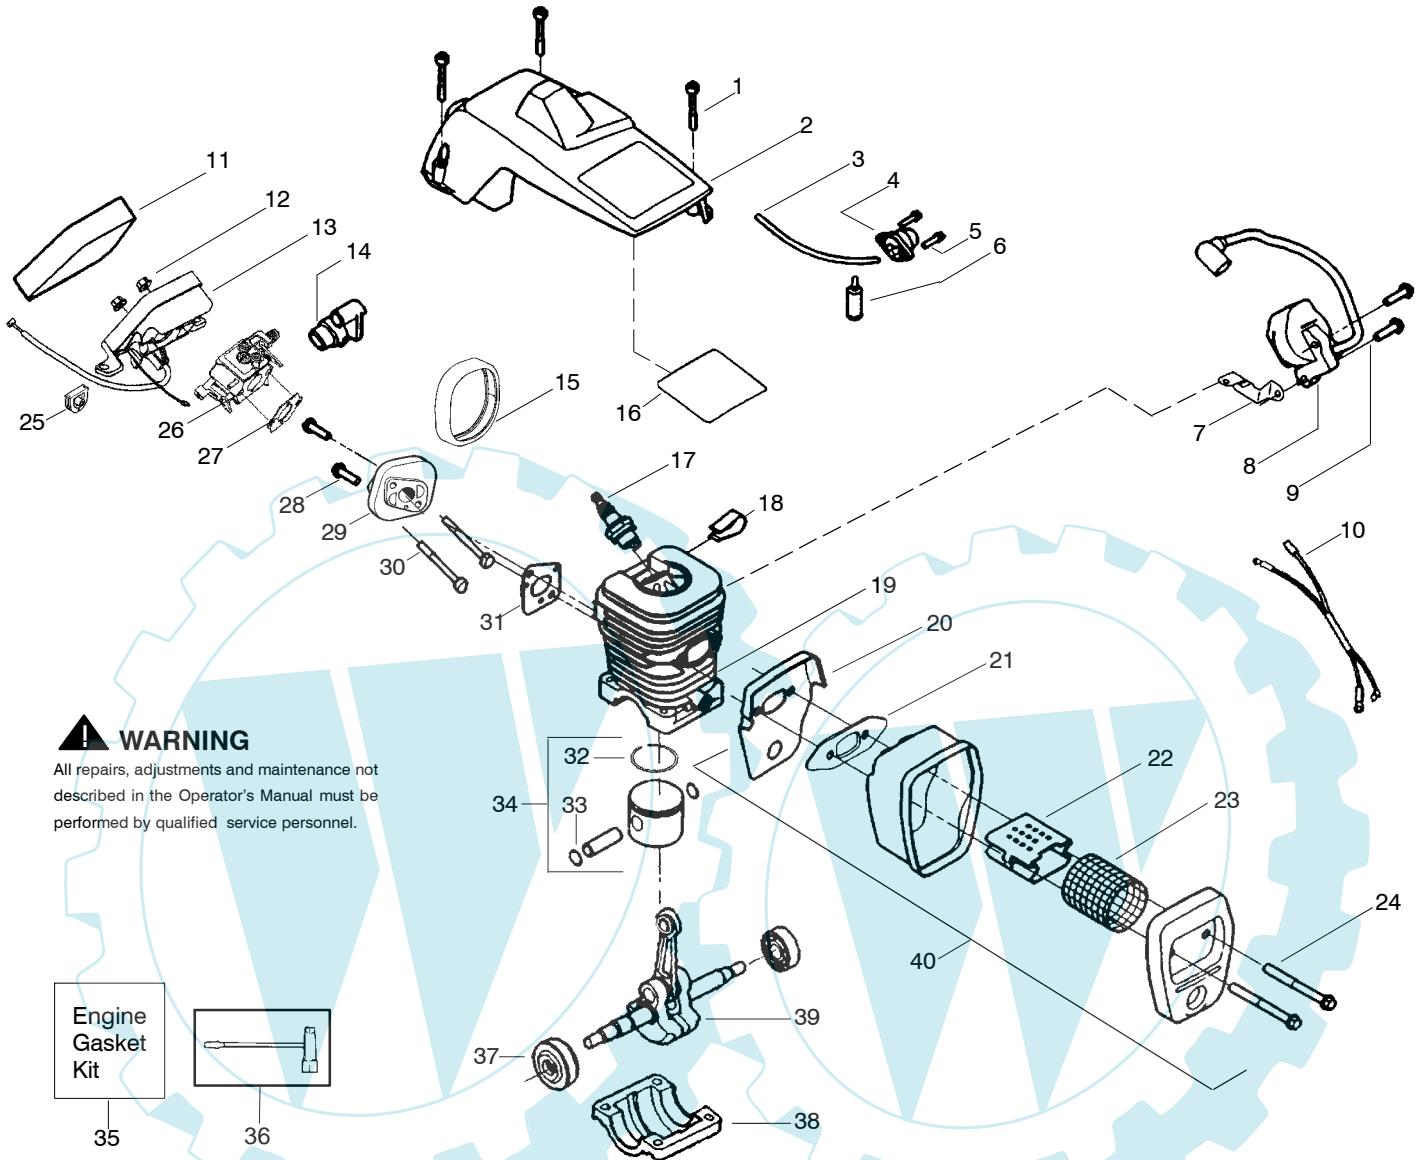

PARTS LIST NO. 530164918		PARTNER® PARTS LIST	CHAIN SAW MODEL(s) Formula 55
DATE 3/15/04	NEW		PAGE NO. 2
Note: Illustration may differ from actual model due to design changes			

WARNING
All repairs, adjustments and maintenance not described in the Operator's Manual must be performed by qualified service personnel.

Ref.	Part No.	Description	Ref.	Part No.	Description	Ref.	Part No.	Description
1.	530016153	Screw	19.	530012550	Cylinder	34.	530071408	Kit-Piston (Incl. 32 & 33)
2.	530056914	Assy-Cylinder Shield (includes # 16)	20.	530049870	Backplate-Muffler	35.	530069608	Kit-Engine Gasket (Incl. 21, 27 & 31)
3.	530069247	Kit-Fuel Line (Small)	21.	530069608	Gasket-Muffler(kit)	36.	530031135	Scrench
4.	530047213	Assy-Air Purge	22.	530037813	Diffuser-Muffler	37.	530056363	Assy-Seal & Bearing
5.	530015780	Screw	23.	530036103	Screen-Spark	38.	530037935	Cap-Crankcase
6.	530095646	Assy-Fuel Pick-up	24.	530016132	Bolt-Muffler	39.	530047062	Assy-Crankshaft
7.	530047442	Strap-Ground	25.	530047631	Grommet-Throttle Cable	40.	530047207	Assy-Muffler (Incl. 20-24)
8.	530039198	Ignition Module	26.	---	Kit-Carburetor			Not Shown
9.	530015814	Screw		530071820	Zama (W-20)			
10.	530057475	Assy-Wire Harness		530071821	Walbro (WT-662)			
11.	530037793	Foam-Air Filter	27.	530069608	Gasket-Carb. (kit)			Manuals
12.	530016101	Nut	28.	530016386	Screw			(Scan)
13.	530057702	Assy-Air Box	29.	530049700	Carb. Adapter			(Euro I)
14.	530035526	Grommet-Carb Adjust	30.	530016187	Screw			(Euro II)
15.	530054144	Seal-Carb Adapter	31.	530069608	Gasket- Adaptor(kit)			(Euro III)
16.	530055698	Reflector-Heat	32.	530038729	Ring-Piston			(Russian)
17.	952030150	Spark Plug (RCJ-7Y)	33.	530015697	Retainer-Piston Pin			
18.	530016136	Clip-High Tension Lead						

✓ = NEW PART NUMBER FOR THIS IPL

★ = REFER TO THE SERVICE REFERENCE INDICATED FOR MORE INFORMATION. (LOCATED AT END OF IPL)