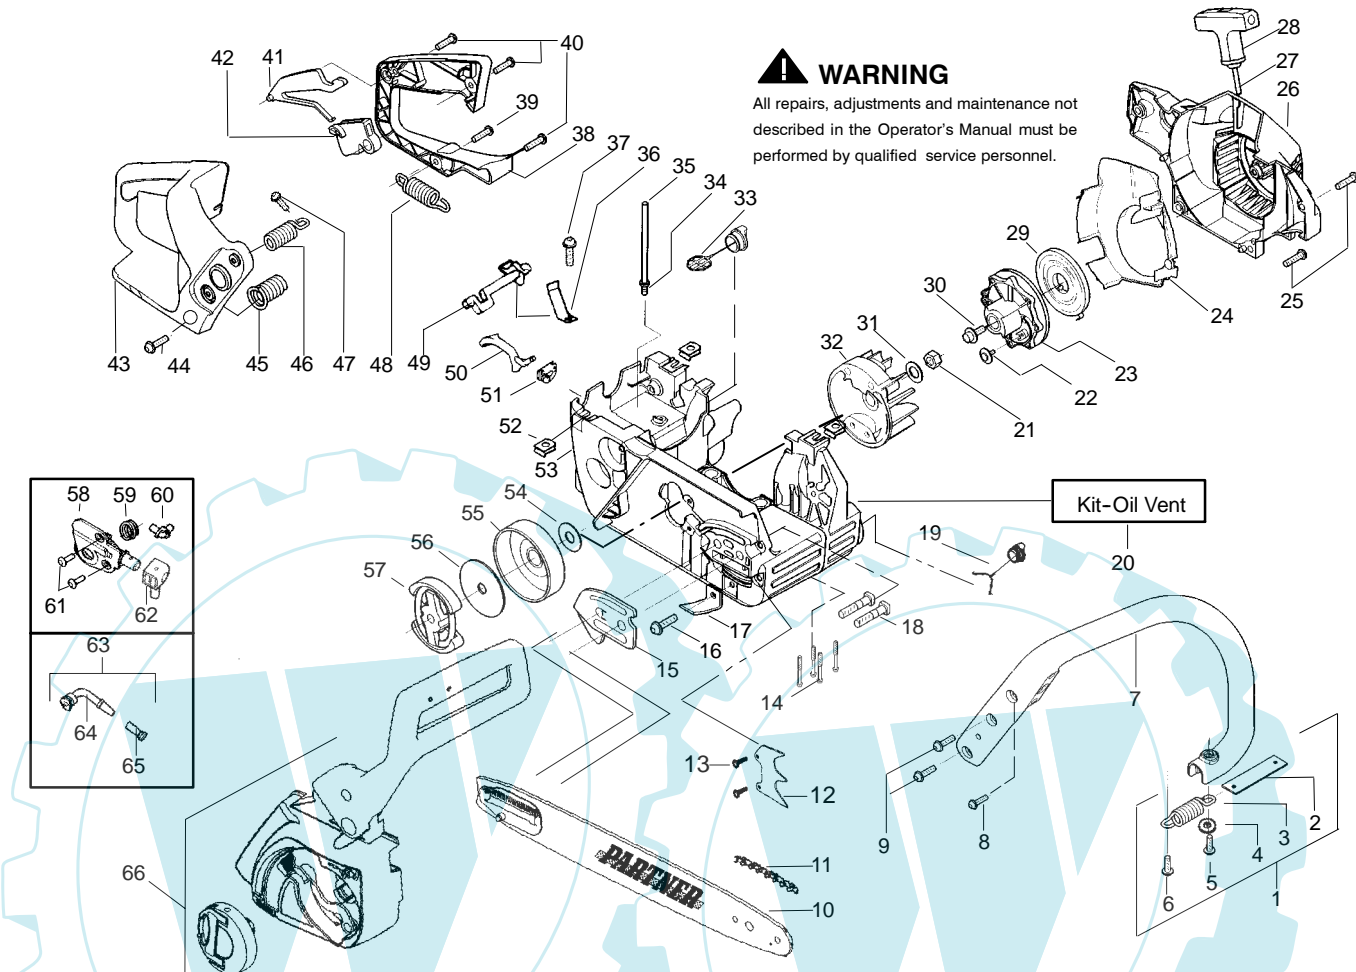

PARTS LIST NO. 530164918		PARTNER® PARTS LIST	CHAIN SAW MODEL(s) Formula 55	
DATE 3/15/04	NEW		NOTE: Illustration may differ from actual model due to design changes	PAGE NO. 1

⚠ WARNING
All repairs, adjustments and maintenance not described in the Operator's Manual must be performed by qualified service personnel.

Ref.	Part No.	Description	Ref.	Part No.	Description	Ref.	Part No.	Description
1.	530047963	Assy.-Isolator	28.	530056402	Handle-Starter	53.	530058730	Kit-Chassis Assy. (Incl. fuel lines and caps)
2.	530047608	Limiter Strap	29.	530027531	Spring-Recoil	54.	530015907	Washer-Thrust
3.	530042082	Spring-Isolator	30.	530015920	Screw	55.	530047061	Assy.-Clutch Drum w/bearing
4.	530015158	Washer	31.	530015127	Washer-Flywheel	56.	530015611	Washer-Clutch
5.	530016018	Screw	32.	530039187	Assy-Flywheel	57.	530014949	Assy. Clutch
6.	530015843	Screw	33.	530047192	Assy-Fuel Cap	58.	530071259	Kit - Oil Pump (incl. 59,60,62)
7.	530047583	Front Handle	34.	530023877	Fitting-fuel line	59.	530037820	Gear-Worm Spring
8.	530015940	Screw	35.	530069216	Kit-Fuel line (large)	60.	530049477	Elbow-Oil Pickup
9.	530015814	Screw	36.	530016149	Spring-Switch	61.	530016064	Screw
10.	530044900	Bar - 14"	37.	530015775	Screw	62.	530019206	Seal Block
11.	505369852	Chain - 14"	38.	530047581	Cover-Rear Handle	63.	530047663	Assy-Oil Pick-up (Incl. 64,65)
12.	530014381	Kit-Spike (Incl. 13)	39.	530015886	Screw	64.	530038373	Pick-up Oiler
13.	530016439	Screw	40.	530015906	Screw	65.	530056533	Filter-Oil
14.	530016132	Screw	41.	530036098	Throttle Lockout	66.	530071896	Kit-Chain Brake Adjuster (Incl. Knob)
15.	530038238	Plate-Bar Mount.	42.	530036097	Trigger-Throttle			
16.	530015814	Screw	43.	530047582	Handle - Rear			
17.	530029850	Chain Catcher	44.	530015814	Screw			
18.	530016133	Bolt-Bar	45.	530053274	Assy Isolator-lower			
19.	530057236	Assy-Oil Cap	46.	530071385	Kit-Isolator (Upper)			
20.	530071666	Kit-Oil Vent	47.	530015875	Screw			
21.	530016134	Nut-Flywheel	48.	530042082	Spring-Isolator			
22.	530016080	Screw	49.	530057473	Lever-Switch			
23.	530037817	Starter Pulley	50.	530057474	Lever-Choke			
24.	530055723	Baffle-Air	51.	530049005	Grommet-Knob			
25.	530015892	Screw	52.	530015922	Nut-"U"-Type			
26.	530055708	Housing-Fan						
27.	530069232	Kit - Rope						

✚ = NEW PART NUMBER FOR THIS IPL

★ = REFER TO THE SERVICE REFERENCE INDICATED FOR MORE INFORMATION. (LOCATED AT END OF IPL)